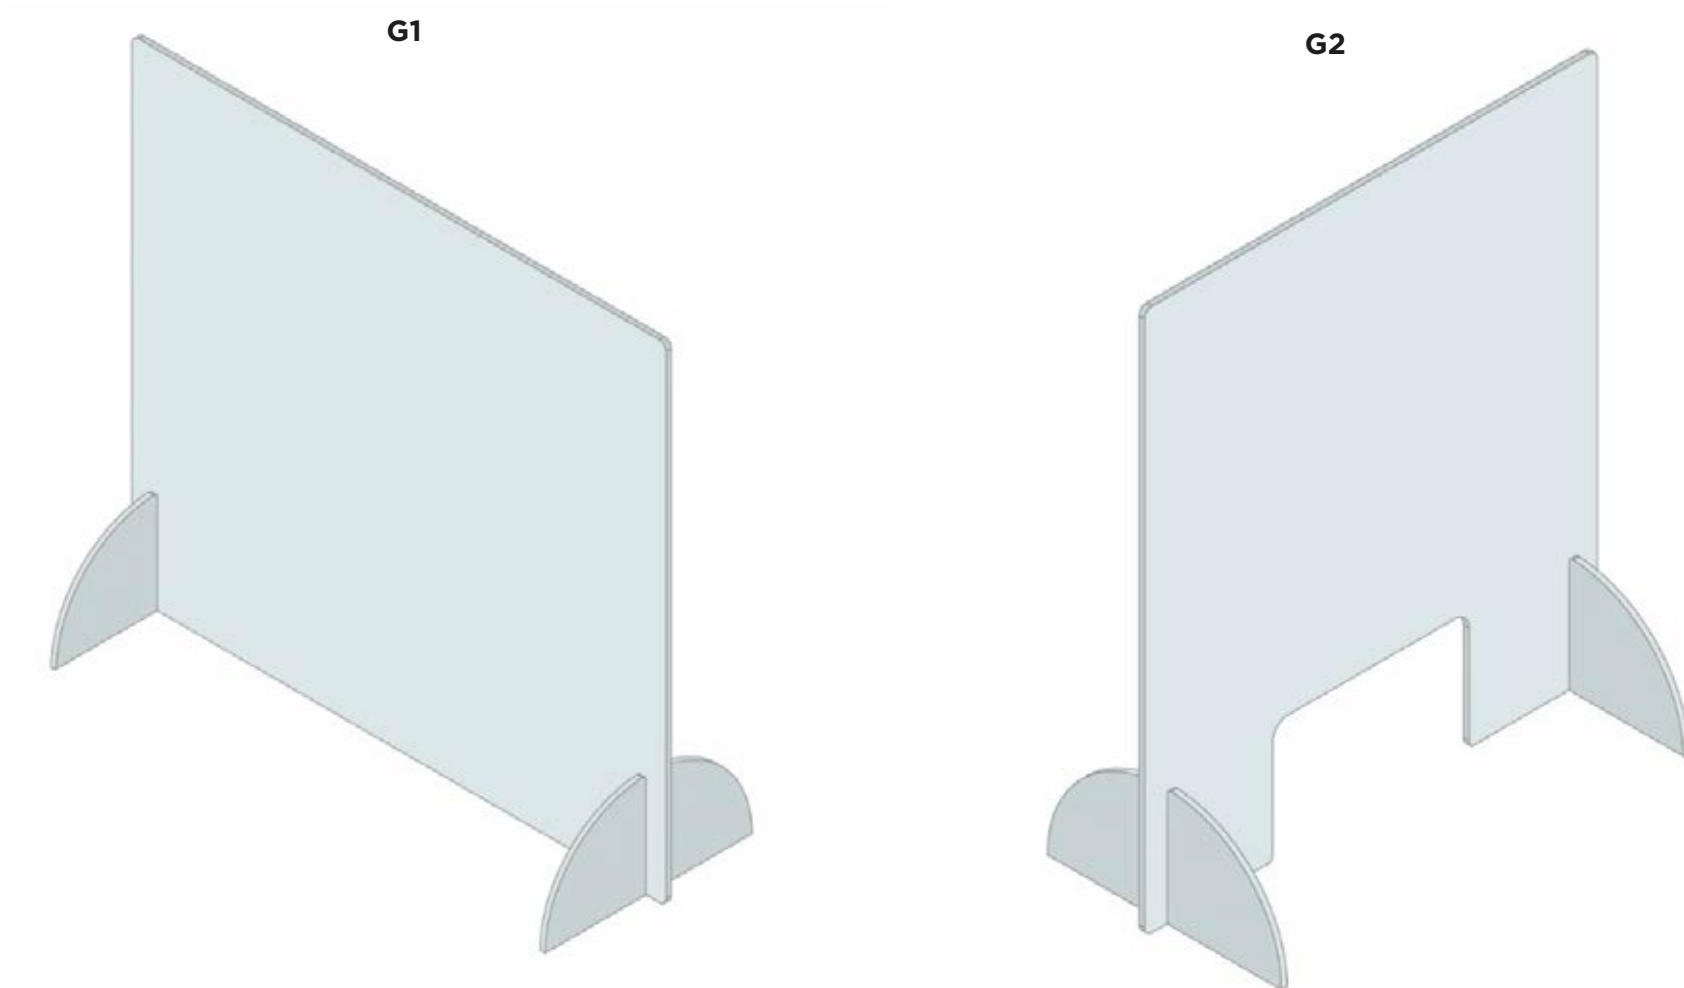

SNEEZE GUARDS

PREMIUM COUNTER TOP SNEEZE GUARD

Free standing 5mm clear acrylic protection screens (800x800mm)

SNEEZE GUARDS

G3

BUDGET COUNTER TOP SNEEZE GUARD

Free standing correx guard, with clear PET screen (1000x900mm)