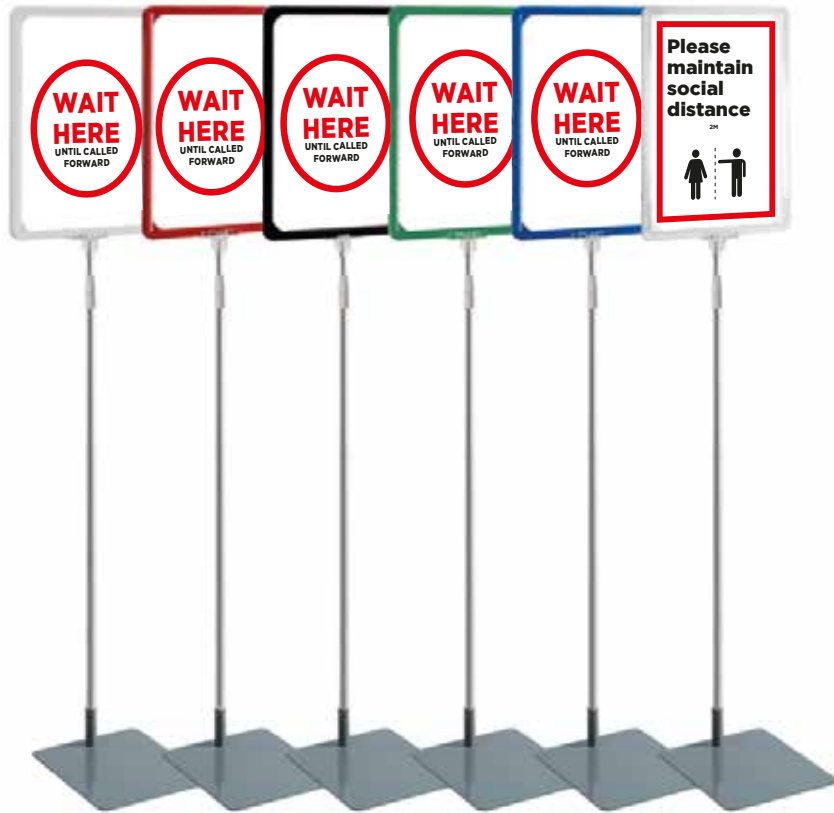

Fully customisable colours

BANNER STANDS

FSRB1

FSRB2

FSRB3

BANNER STANDS

Great for placing at entrances - customisable colours.

FLOOR MARKERS

FLOOR MARKERS

Anti-slip floor markers to encourage social distancing or to section off areas.

Full customisable colours or message

FM1

Self Adhesive Vinyl Strip 1500x50mm

FM2

Self Adhesive vinyl markers 1500x100mm

FM3

FM4

FLOOR GRAPHICS

SOCIAL DISTANCING FLOOR GRAPHICS

Anti-slip floor stickers to encourage social distancing.

Available in 200, 350 and 750mm diameter.

Custom sizes and designs are available upon request.

Available for indoor and outdoor use.

SHOWCARD STANDS

INDOOR SHOWCARD STAND

Freestanding indoor showcard stand, with adjustable pole for variable heights - A4 size holder, 1mm thick insert

STAIR GRAPHICS

SOCIAL DISTANCING STAIRS GRAPHICS