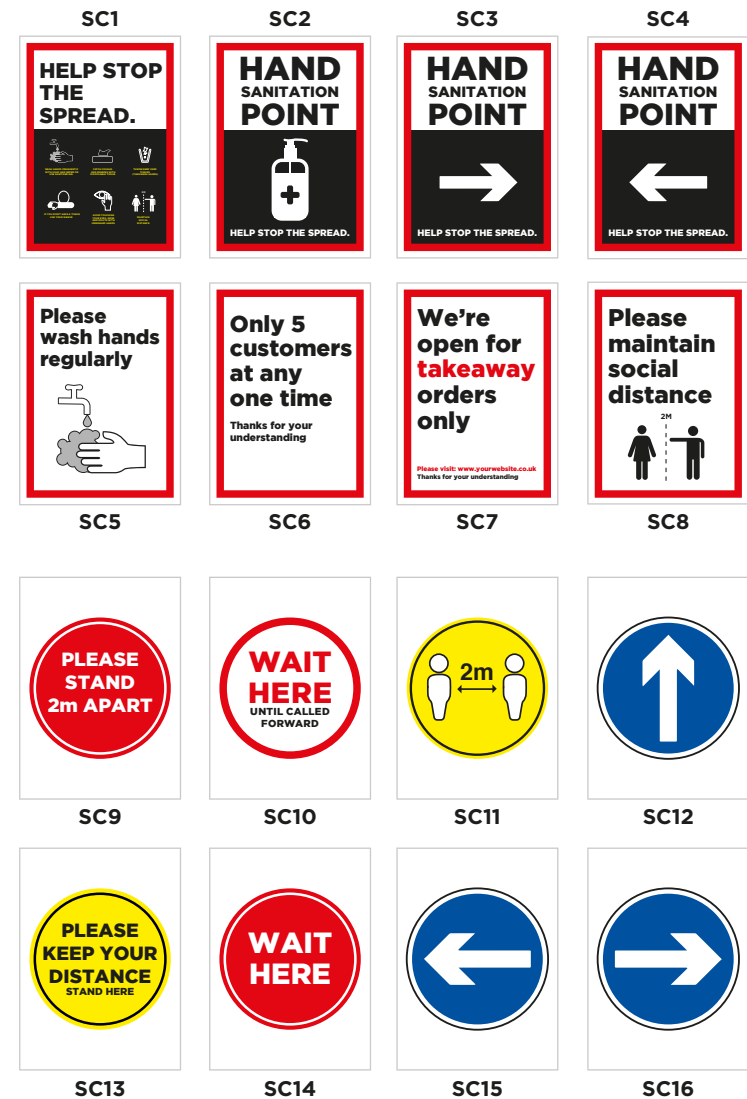

FLOOR MARKERS

Anti-slip floor markers to encourage social distancing or to section off areas.

Full customisable colours or message

FM1

Self Adhesive Vinyl Strip 1500x50mm

FM2

Self Adhesive vinyl markers 1500x100mm

Available for indoor and outdoor use.

SHOWCARD STANDS

INDOOR SHOWCARD STAND

Freestanding indoor showcard stand, with adjustable pole for variable heights - A4 size holder, 1mm thick insert

STAIR GRAPHICS

SOCIAL DISTANCING STAIRS GRAPHICS

Custom colours, sizes and messages also available on request.

100x750mm

- S1  **KEEP 2 METRES APART** 
- S2  **WAIT UNTIL STAIRWELL CLEAR** 
- S3 **RESPECT OTHER USERS**
MAINTAIN DISTANCING
- S4  **ONE WAY** 
- S5  **ONE WAY** 

LIFT SIGNAGE

LIFT SIGNAGE

Lift posters:

Standard sizes A2, A3 in removable grade self adhesive vinyl

SAFETY SIGNAGE

S1

400x300mm

S2